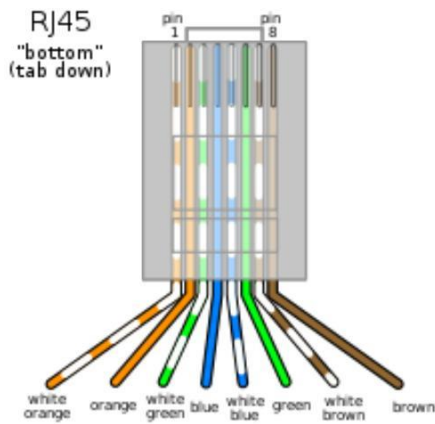

**Distribuzione e fornitura prodotti per
VIDEOSORVEGLIANZA**

EveryWare

Technology for ships and more

**Everywire S.r.l.s a Socio Unico -Via G.Leopardi 31 bis -10098 Collegno (TO)-
tel.3285921840 mail info@everywire.it – claudio.cafasso@libero.it**